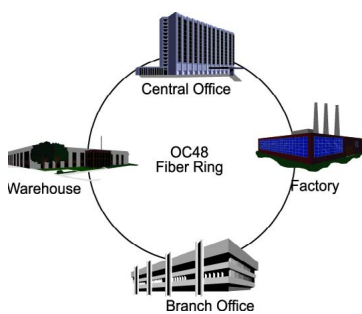

► Use Media Converters in Metro Area Networks

- Connect offices located throughout the metro. Companies can eliminate or reduce the number of leased lines required to connect offices using long haul media converters. The biggest advantage to this configuration is that the companies have created a network capable of 10 or 100 or 1000 Mbps speeds, significantly faster than dial up or T1 connections.

Enterprise level networks are the privately owned networks within a business or organization. Media converters are a cost-effective solution to integrate different media and equipment in today's less than homogeneous network environments. Media conversion technology offers network administrators new choices for deploying fiber optics into their networks cost effectively.

Applications for media conversion solutions:

► Ease migration and flexibility

Simple to install and transparent to the network, media converters allow for network growth when and where you need it.

► Maximize rack space or real estate using high-density conversion solutions from Transition Networks.

► Monitor and configure remote devices with the SNMP management provided with Transition's managed conversion solutions.

► Maximize distance and savings using media converters to convert to fiber signaling.

► Future proof your network using media converters to support high speed protocols.

► Avoid EMI and security issues using fiber optic technology.

► Keep up with technology without forklift upgrades using low cost media conversion solutions.

Recommended Product Families

- Point System Chassis
- Ethernet, Fast Ethernet and Gigabit media converters
- Long Haul Media Conversion Products