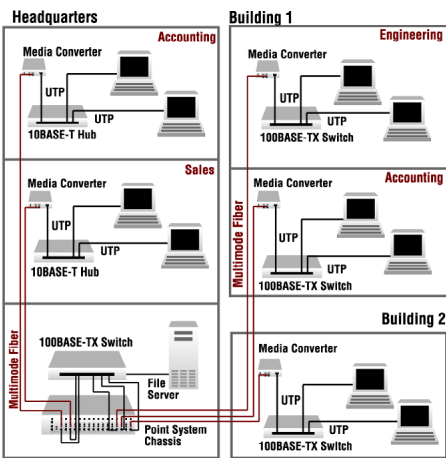

### ► Use Media Converters for Internal LAN Deployments

- Connect to a fiber backbone running up the vertical risers in a multi story office building
- Connect to legacy copper switches and connect to copper interfaces at the desktop

### ► Use Media Converters in Campus Deployments

- Connect multiple buildings on your campus using media converters to convert copper interfaces to fiber; maximizing efficiencies and saving money
- Use T1/E1 media converters to connect PBXs over fiber between departments