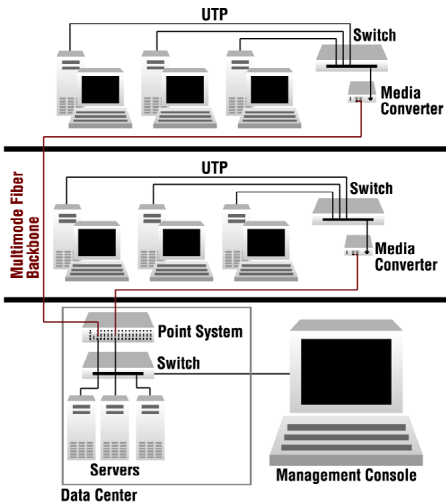

### ► Use Media Converters for Internal LAN Deployments

- Connect to a fiber backbone running up the vertical risers in a multi story office building
- Connect to legacy copper switches and connect to copper interfaces at the desktop

### ► Use Media Converters in Campus Deployments

- Connect multiple buildings on your campus using media converters to convert copper interfaces to fiber; maximizing efficiencies and saving money
- Use T1/E1 media converters to connect PBXs over fiber between departments

### ► Use Media Converters in Metro Area Networks

- Connect offices located throughout the metro. Companies can eliminate or reduce the number of leased lines required to connect offices using long haul media converters. The biggest advantage to this configuration is that the companies have created a network capable of 10 or 100 or 1000 Mbps speeds, significantly faster than dial up or T1 connections.